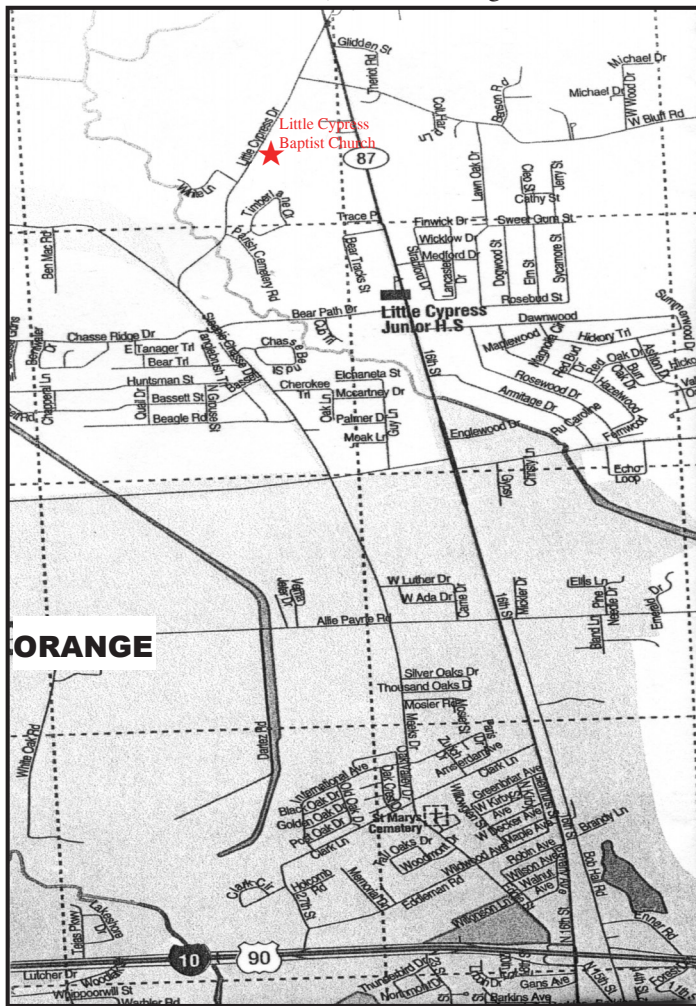

In the Olivet Discourse (Matt. 24-25), Jesus gave us the signs to look for and even went on to declare about end times "...when ye shall see all these things, KNOW that it is near, even at the doors." Many of today's bible prophecy scholars believe our days are short. Come hear dynamic speakers talk about many different aspects of the "last days" including crisis preparation information which could prove invaluable at the right time. It is estimated that 25 to 30% of the Holy Bible concerns prophecy of end times. We can not, we must not ignore what God would have us know.

Don't miss the amazing teachings and encouragement of this end-times conference through the messages that will be delivered by some of our nation's most dynamic and knowledgeable Bible Prophecy scholars. Make plans now to join us at Little Cypress Baptist Church in Orange on March 22, 23 and 24.

No pre-registrations. All registrations will be "at the door".

No conference fee! However, a love offering will be collected to help with expenses.

HOTEL INFORMATION

Hotel	Phone	Rate
Hampton Inn	409-883-2500	95.00
LaQuinta	409-883-0011	79.00
Comfort Inn	409-745-0400	75.00
Super 8	409-882-0888	59.99
Econo Lodge	409-988-0110	57.00
Days Inn	409-883-6616	55.00
Motel 6	409-883-4891	39.99

*** Mention "Southeast Texas Bible Prophecy Conference" to get this conference rate. Taxes may apply. Room availability is limited. Must call numbers listed.

Directions: From Interstate 10 turn north on Hwy. 87 toward Newton. 4 miles from IH 10, just past Little Cypress Fire Station, turn left on Little Cypress Drive. Church is on the left about 4-5 blocks down. Parking is across from the church and also down past church on left. Contact number if question concerning directions: 409-883-8905 or 409-330-1255